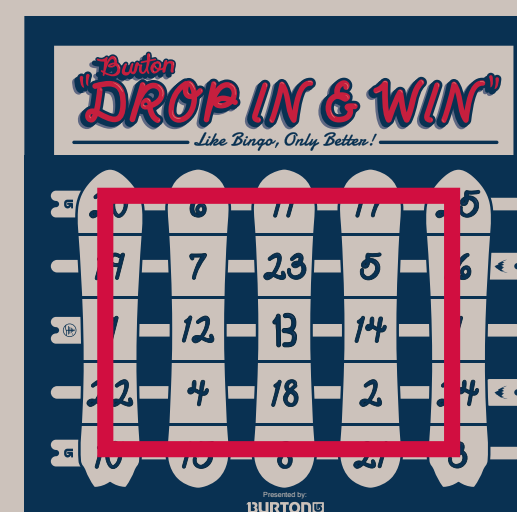

Burton "DROP IN & WIN"

Like Bingo, Only Better!

1. Pick up a Burton Drop In & Win card at participating locations.
2. Get stamps at each location that correspond to the number on the card.
3. Complete identified shapes below and turn in your card at the Burton Tent in the Sponsor Village to claim prizes!

**PARTICIPANTS MUST TURN IN CARDS TO BE ELIGIBLE FOR GRAND PRIZES.
CONTEST IS LIMITED, WHILE SUPPLIES LAST.**

**GET 1 OR 2 LINES,
RECEIVE A PRIZE**

**GET AN X,
GET A BETTER PRIZE.**

**FILL IN ALL OUTSIDE
SQUARES, & GET AN
EVEN BETTER PRIZE**