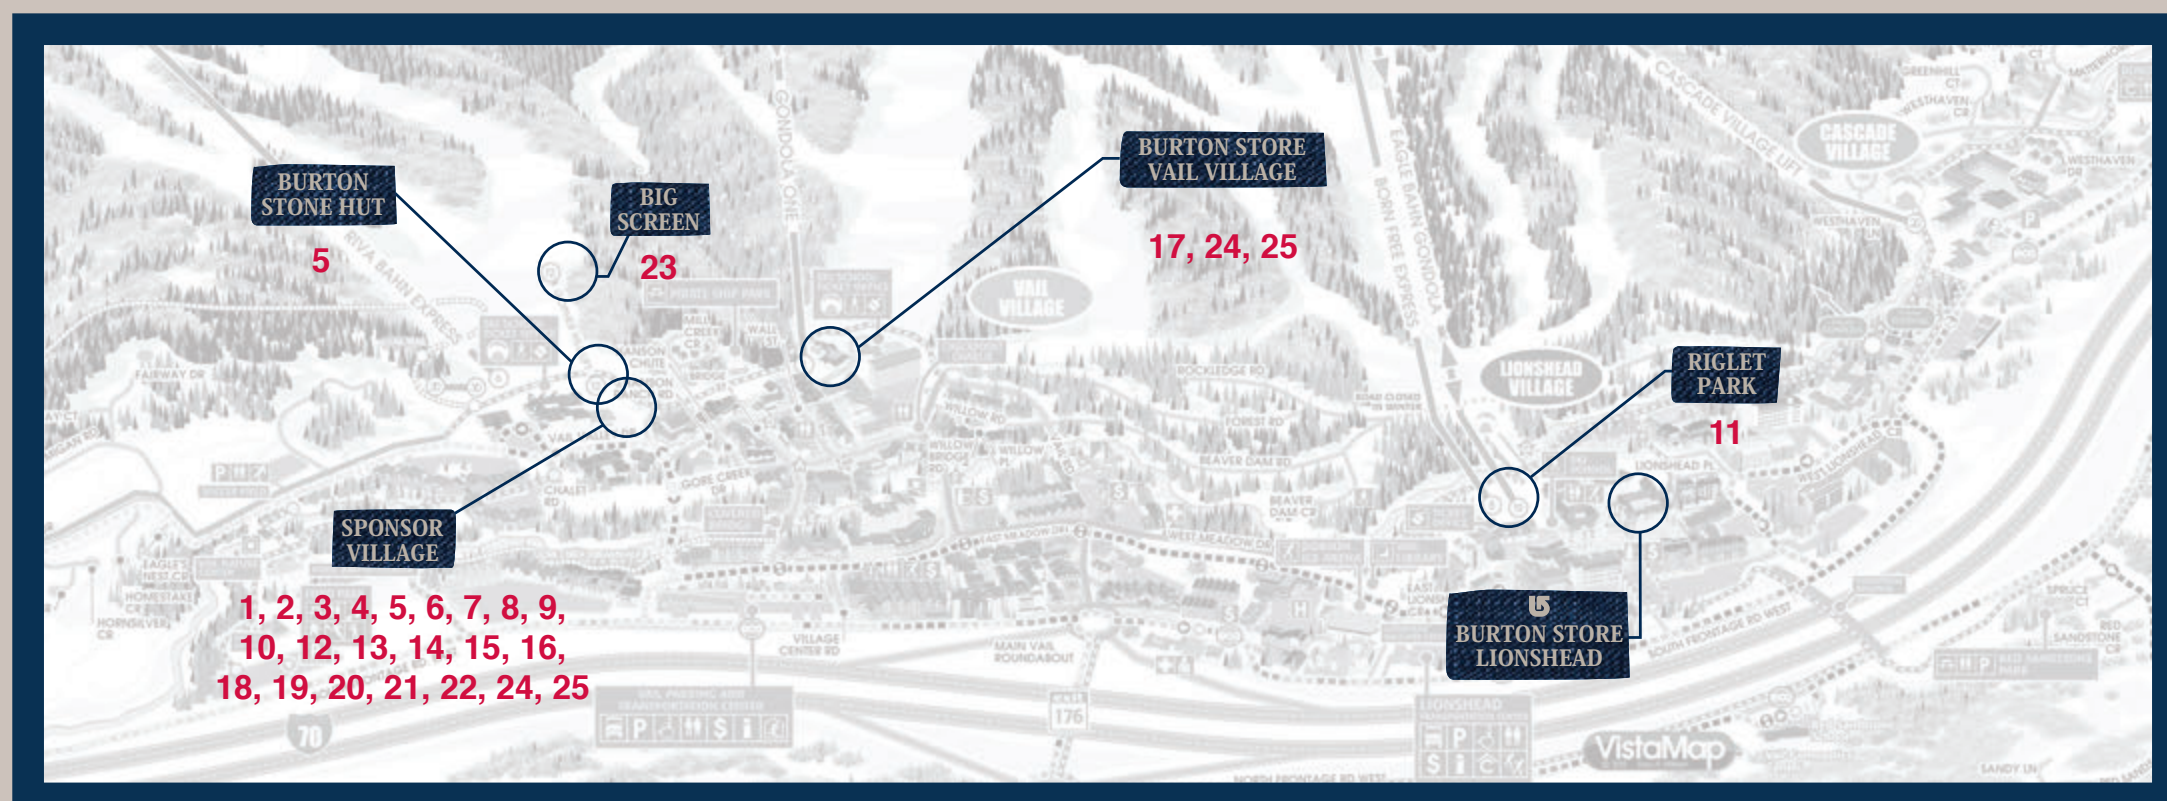

Burton "DROP IN & WIN"

Like Bingo, Only Better!

1. Pick up a Burton Drop In & Win card at participating locations.
2. Get stamps at each location that correspond to the number on the card.
3. Complete identified shapes below and turn in your card at the Burton Tent in the Sponsor Village to claim prizes!

**PARTICIPANTS MUST TURN IN CARDS TO BE ELIGIBLE FOR GRAND PRIZES.
CONTEST IS LIMITED, WHILE SUPPLIES LAST.**

**GET 1 OR 2 LINES,
RECEIVE A PRIZE**

**GET AN X,
GET A BETTER PRIZE.**

**FILL IN ALL OUTSIDE
SQUARES, & GET AN
EVEN BETTER PRIZE**